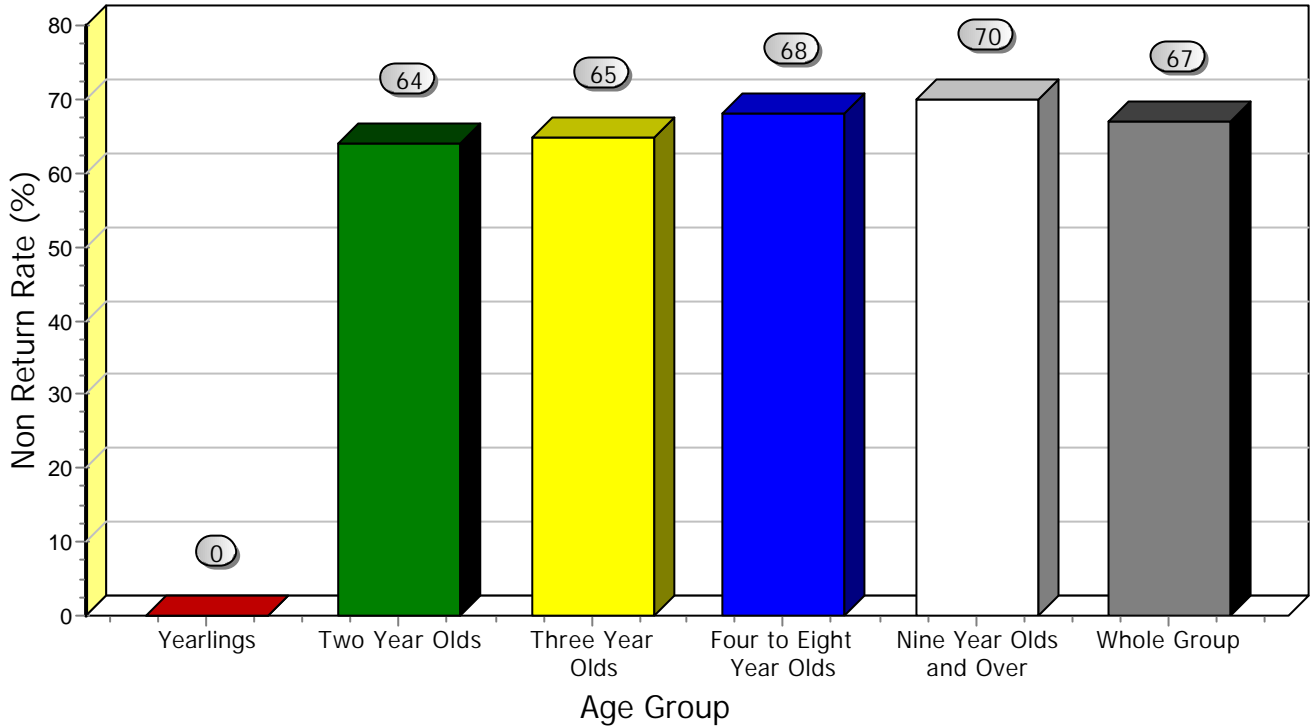

# Current Herd Non Return Rate

Date: 15/10/2002

Sorted By : Age Group

Report Starts: 1/09/2001

Ends: 31/12/2001

PTPT Code: DDMP

Herd Code: 1/5184

Start of Mating: 1/09/2001

Whole Herd

Current as at: 15/10/2002

Non Return Rates By Age Group

Profile of Animals Submitted By Age Group

# Current Herd Non Return Rate

Sorted By : Age Group

Date: 15/10/2002

Report Starts: 1/09/2001

Ends: 31/12/2001

PTPT Code: DDMP

Herd Code: 1/5184

Start of Mating: 1/09/2001