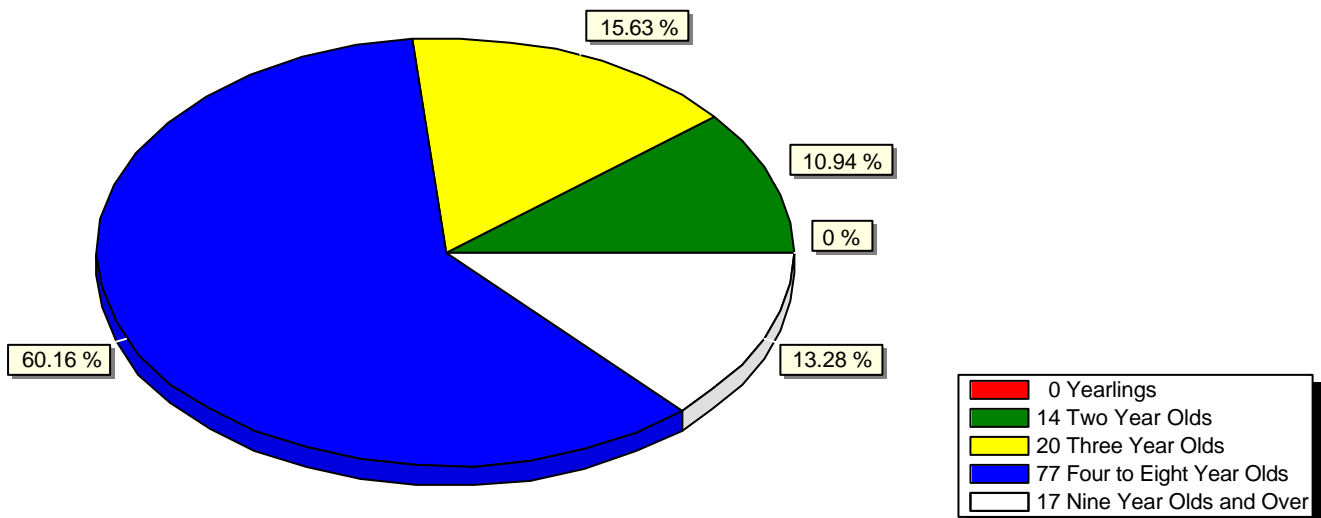

# Current Herd Non Return Rate

Date: 15/10/2002

Sorted By : Age Group

Report Starts: 1/09/2001

Ends: 31/12/2001

PTPT Code: DDMP

Herd Code: 1/5184

Start of Mating: 1/09/2001

Whole Herd

Current as at: 15/10/2002

Non Return Rates By Age Group

Profile of Animals Submitted By Age Group

# Current Herd Non Return Rate

Sorted By : Age Group

Date: 15/10/2002

Report Starts: 1/09/2001

Ends: 31/12/2001

PTPT Code: DDMP

Herd Code: 1/5184

Start of Mating: 1/09/2001