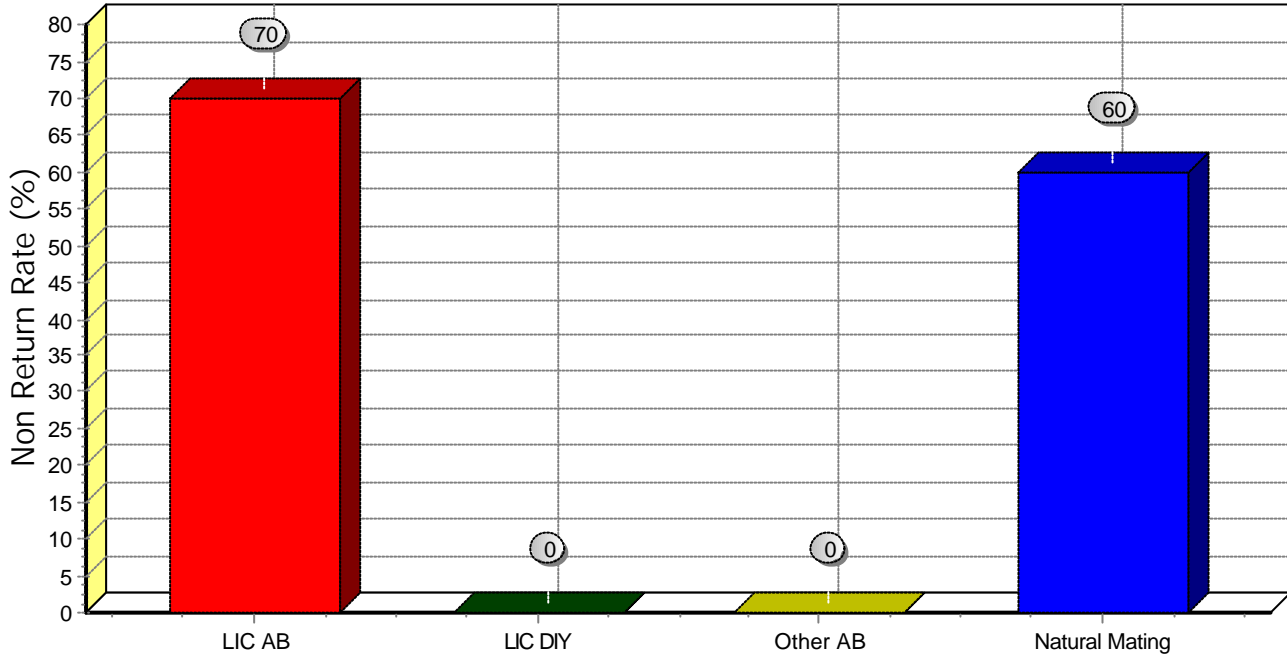

Whole Herd

Current as at: 15/10/2002

Non Return Rates By Age Group

Profile of Animals Submitted By Age Group

# Current Herd Non Return Rate

Sorted By : Age Group

Date: 15/10/2002

Report Starts: 1/09/2001

Ends: 31/12/2001

PTPT Code: DDMP

Herd Code: 1/5184

Start of Mating: 1/09/2001

Whole Herd

Current as at: 15/10/2002

Non Return Rate by Mating Type

Profile of Animals Submitted By Mating Type